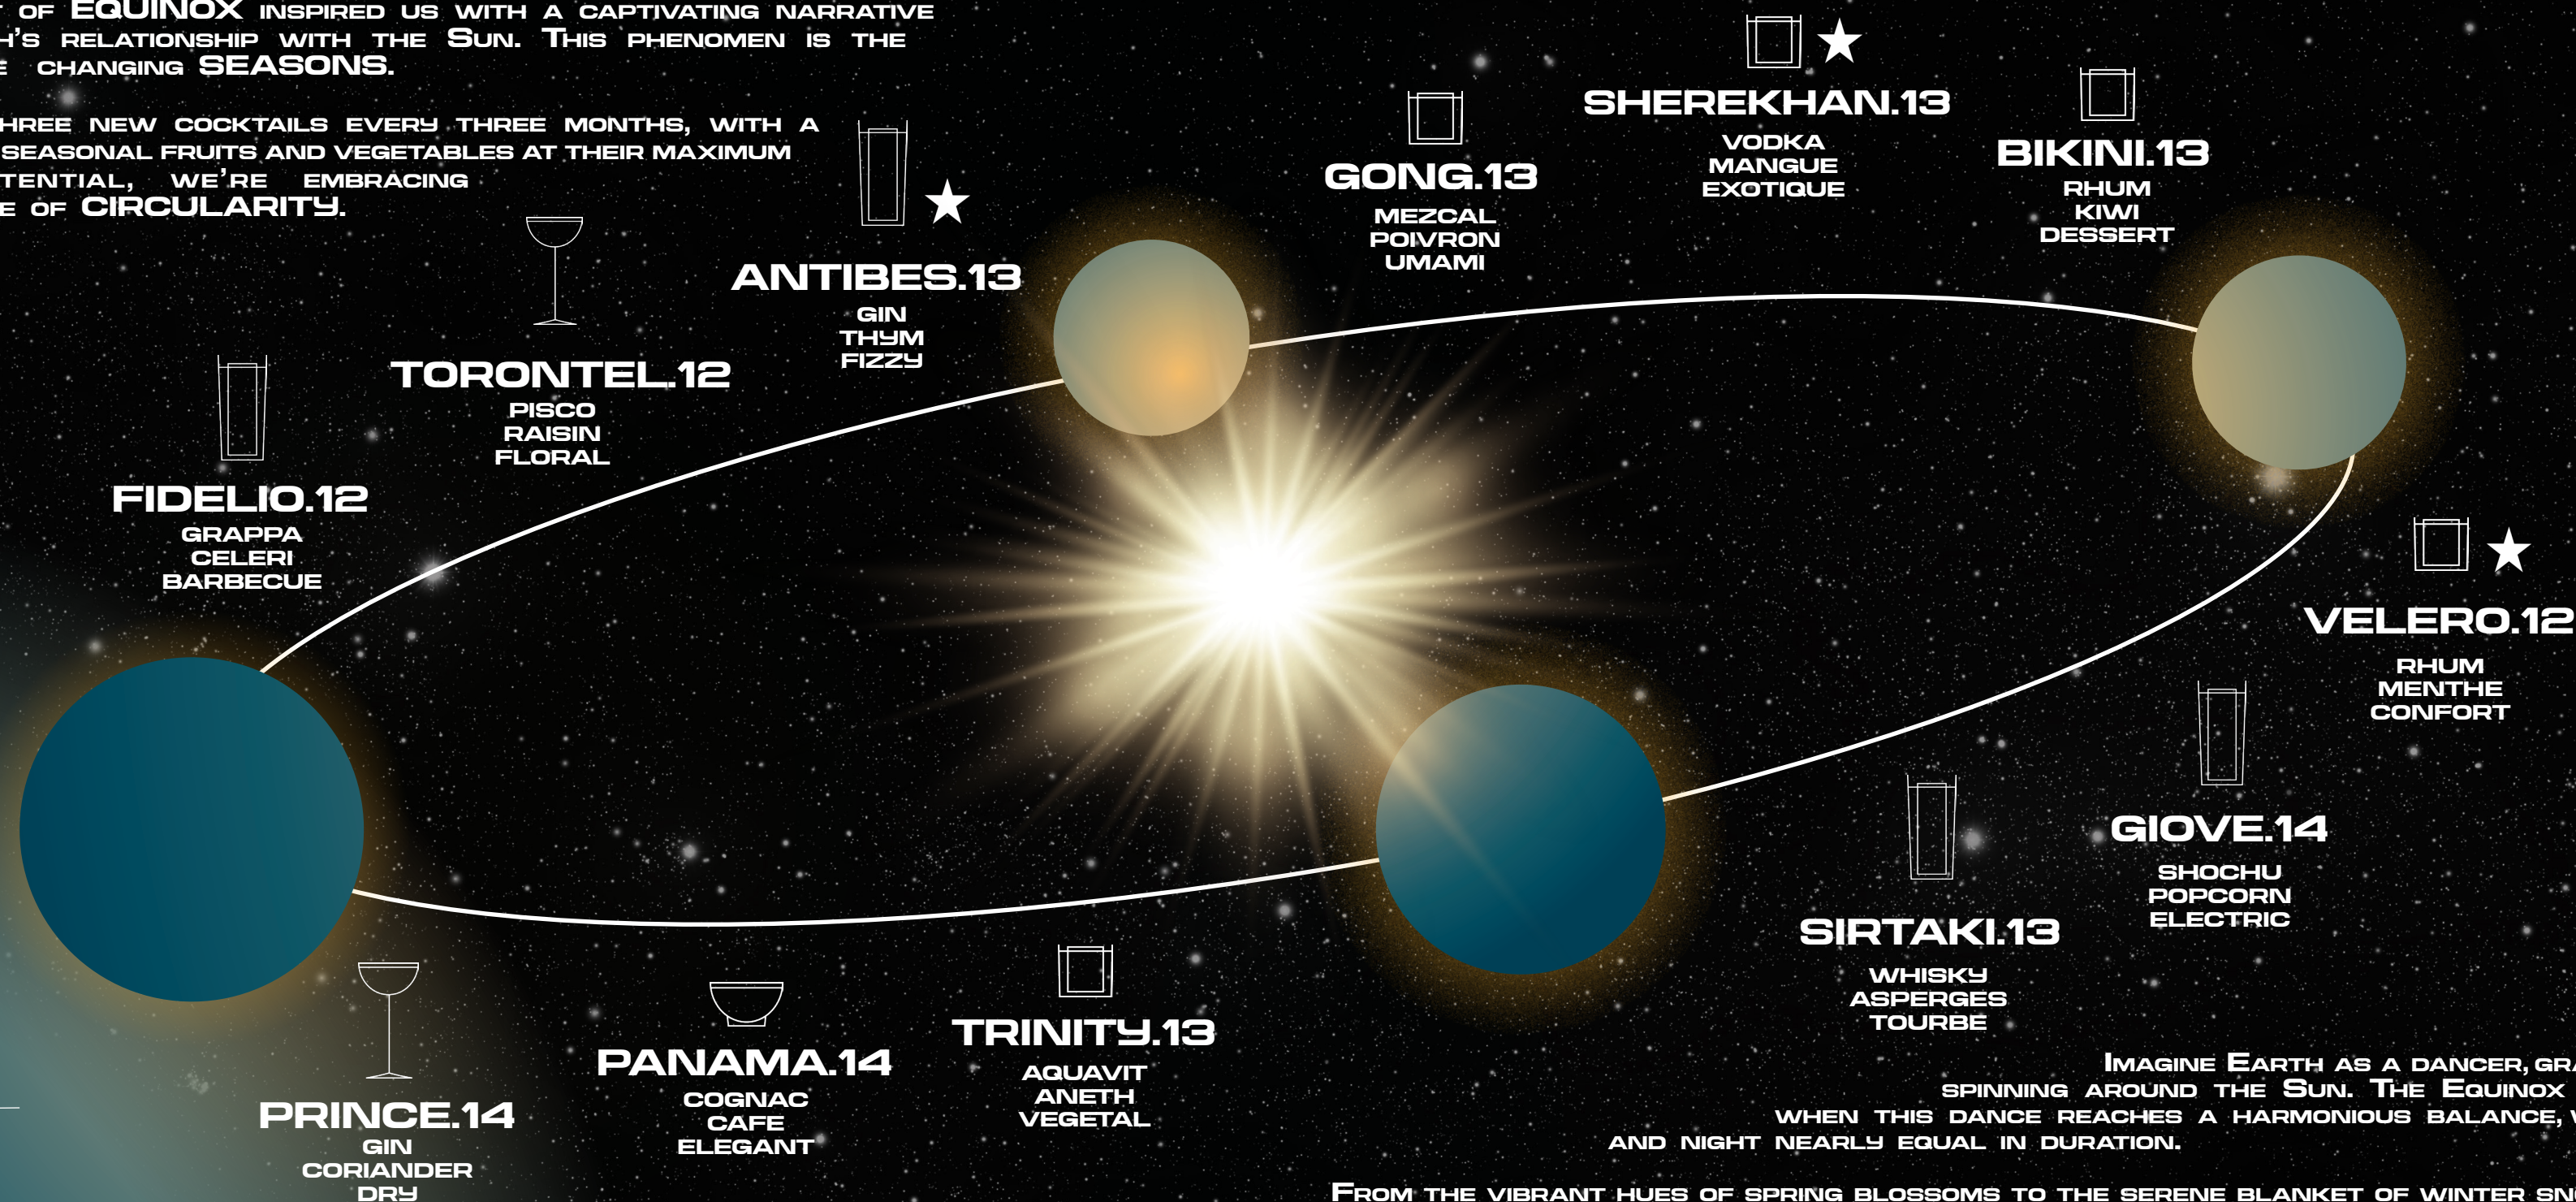

BLUEBIRD

EQUINOXE

THE CONCEPT OF EQUINOX INSPIRED US WITH A CAPTIVATING NARRATIVE ABOUT EARTH'S RELATIONSHIP WITH THE SUN. THIS PHENOMENON IS THE ORIGIN OF THE CHANGING SEASONS.

REVEALING THREE NEW COCKTAILS EVERY THREE MONTHS, WITH A SELECTION OF SEASONAL FRUITS AND VEGETABLES AT THEIR MAXIMUM RIPENING POTENTIAL, WE'RE EMBRACING THIS PRINCIPLE OF CIRCULARITY.

TIMELESS SAGA OF SEASONALITY

IMAGINE EARTH AS A DANCER, GRACEFULLY SPINNING AROUND THE SUN. THE EQUINOX HAPPENS WHEN THIS DANCE REACHES A HARMONIOUS BALANCE, WITH DAY AND NIGHT NEARLY EQUAL IN DURATION.